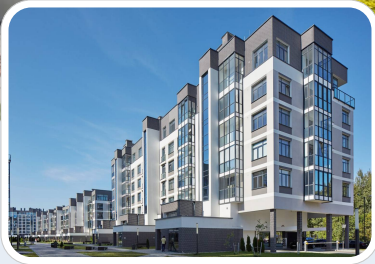

Luxury Condo For Lease en Salamanca - Ambala

MOLESTIAE QUIA A VOLUPTATE VOLUPTAT...

test 123Lorem ipsum dolor sit amet, consectetur adipiscing elit. Praesent sit amet ex eget augue pulvinar maximus ac sit amet nunc. Mauris vitae dolor lacus. In hac habitasse platea dictumst. Maecenas consectetur rutrum est, eget pretium purus sollicitudin a. Vivamus lectus nisl, ultrices eget nisl id, accumsan congue justo. Nam ut ex vitae neque laoreet posuere. Donec finibus lorem ...

PROPERTY FEATURES

3 BEDROOMS

2 BATHROOM

900 F CONST

1800 F LOT SIZE

125 Aloha Ave, San Francisco,
CA, 94122, USA

£ 622